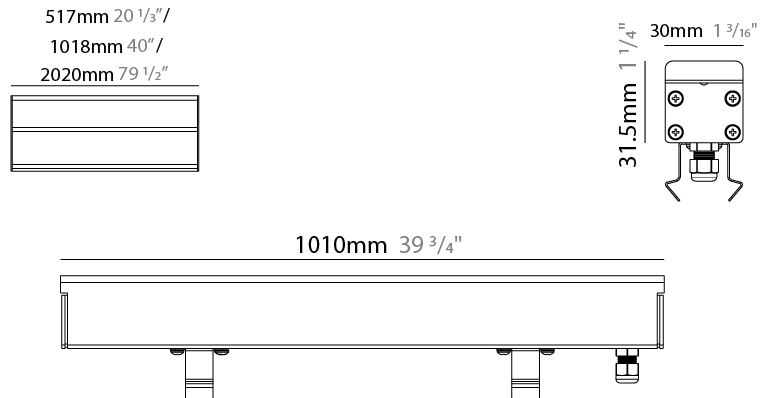

PROJECT	
TYPE	
SPECIFIER	
QUANTITY	
DATE	

RANGER 30 RECESSED

E12I0031-RGBW

base number

1. To build a product code in our configurator select the specify button on the base model # product page
2. To build a manual product code on this datasheet choose from the options listed below in blue font and add the suffix to the base model #

GENERAL

Series: Ranger 30
Brand: Unonovesette
Division: Exterior
Mounting Type: Recessed
Mounting Location: In-Ground
Subcategory: Drive Over

PHYSICAL

Shape: Rectangle
Length (mm): 1010
Length (in): 39 3/4
Width (mm): 30
Width (in): 1 1/4
Height (mm): 31.5
Height (in): 1 1/4
Light Distribution: Direct
Weight (kg): 0.56
Weight (lbs): 2.45
Load Resistance (kg): 5000
Load Resistance (lbs): 11023
Fixture Finish: Opal White
Fixture Material: Extruded PMMA with Opal
Cable Details: IP67 300mm Cable

ELECTRICAL

Lamp Type: LED
Input Wattage (W): 23
Dimming: DMX
Control Gear: DMX
Driver Included: No
Driver Location: Remote
Driver Type: Constant Voltage - Universal
Driver Class: Class 2
Input Voltage (V): 120 - 277
Output Voltage (V): 24

LED

Color Temperature (°K): RGBW
CRI: >90 CRI
Lamp Life (hrs): 100000
Special LEDs offerings: RGBW

OPTICAL

Optic°: 150
Beam Angle: Diffused
Adjustability: Fixed

RATINGS AND CERTIFICATIONS

Certified By: Certified for North American Standards
IP rating: IP67
IK Rating: IK10